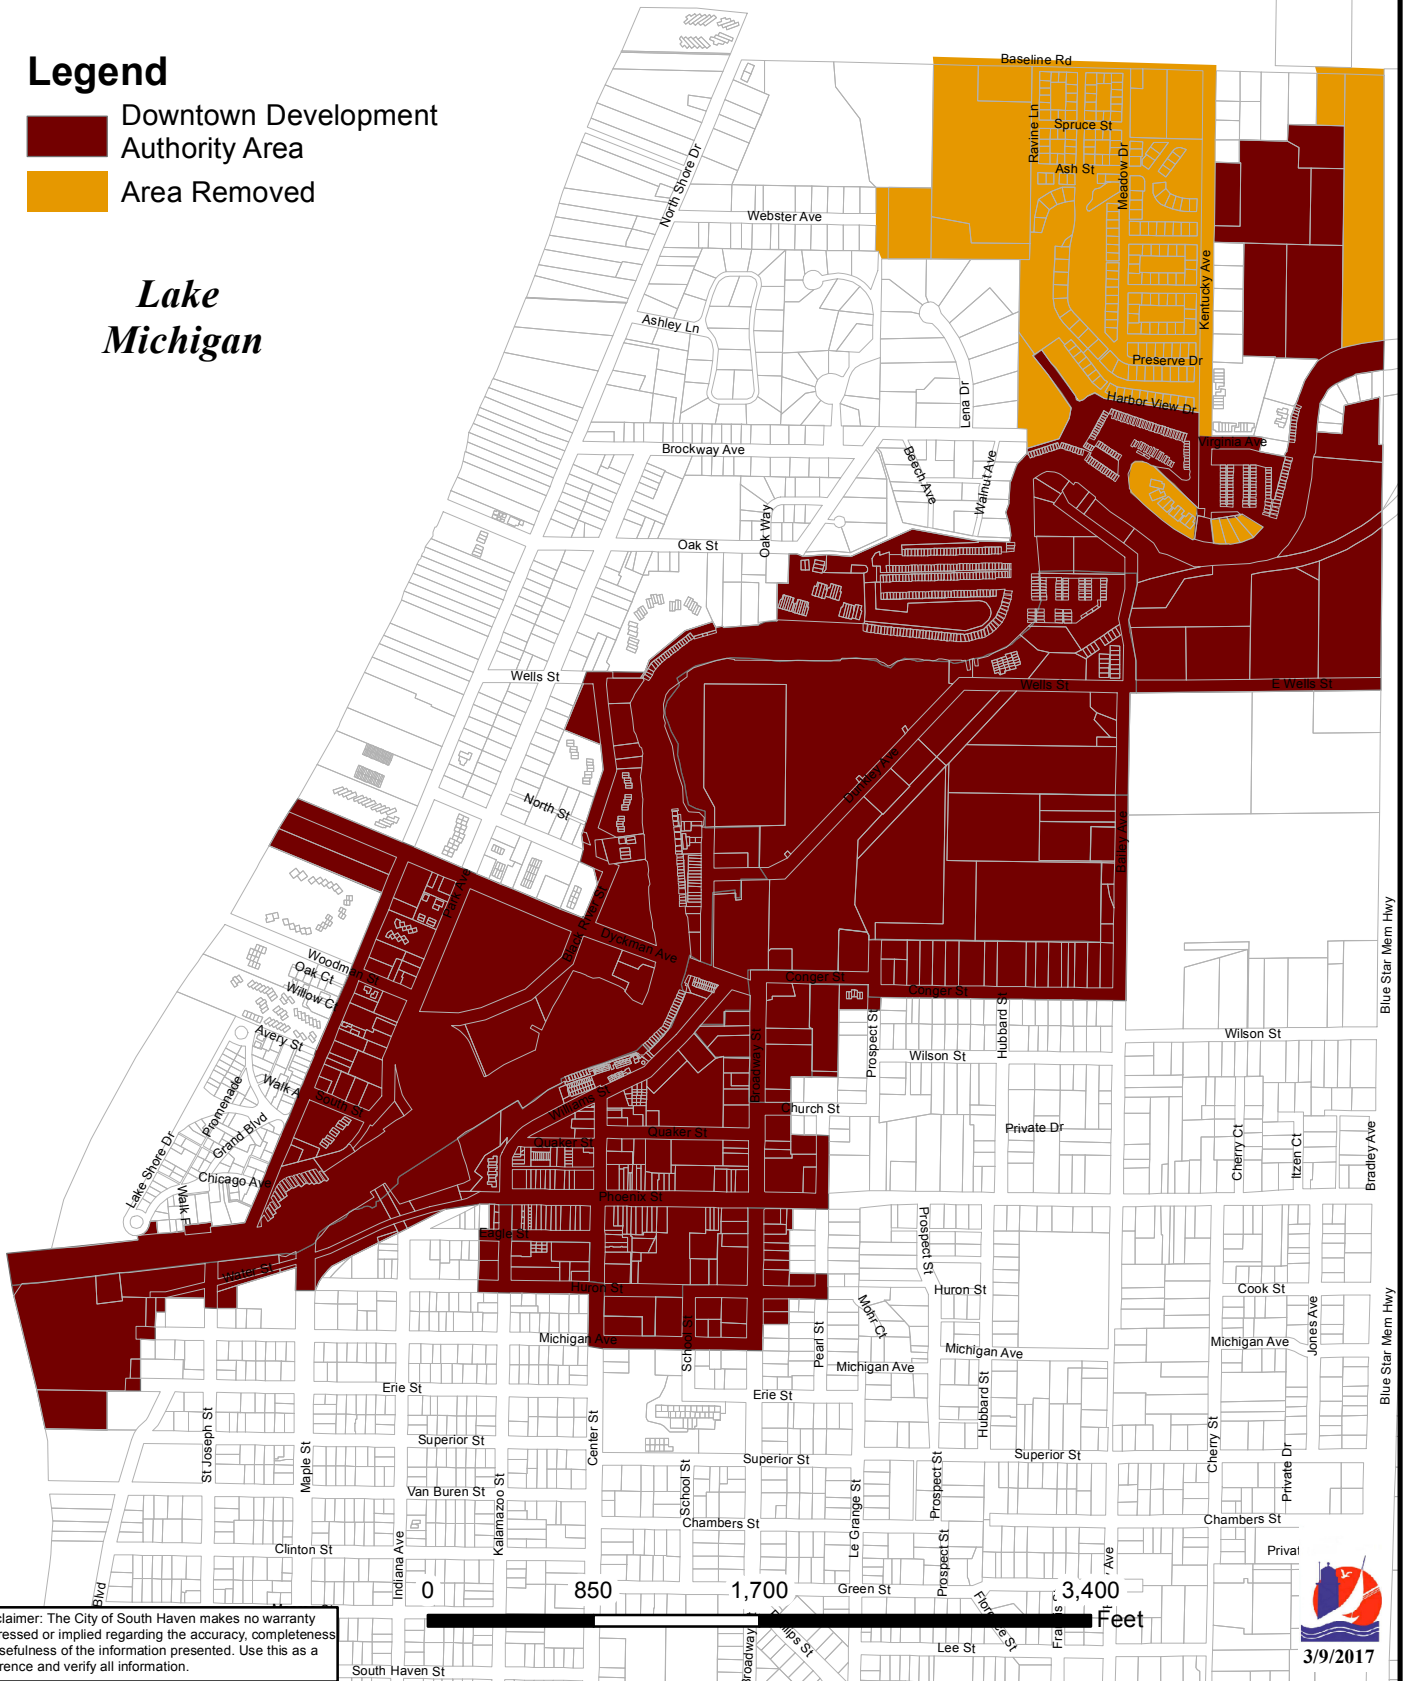

AMENDMENT TO THE DOWNTOWN DEVELOPMENT AUTHORITY OF THE CITY OF SOUTH HAVEN DEVELOPMENT PLAN AND TAX INCREMENT FINANCING PLAN

Legend

- Downtown Development Authority Area
- Area Removed

Lake Michigan

Disclaimer: The City of South Haven makes no warranty expressed or implied regarding the accuracy, completeness or usefulness of the information presented. Use this as a reference and verify all information.