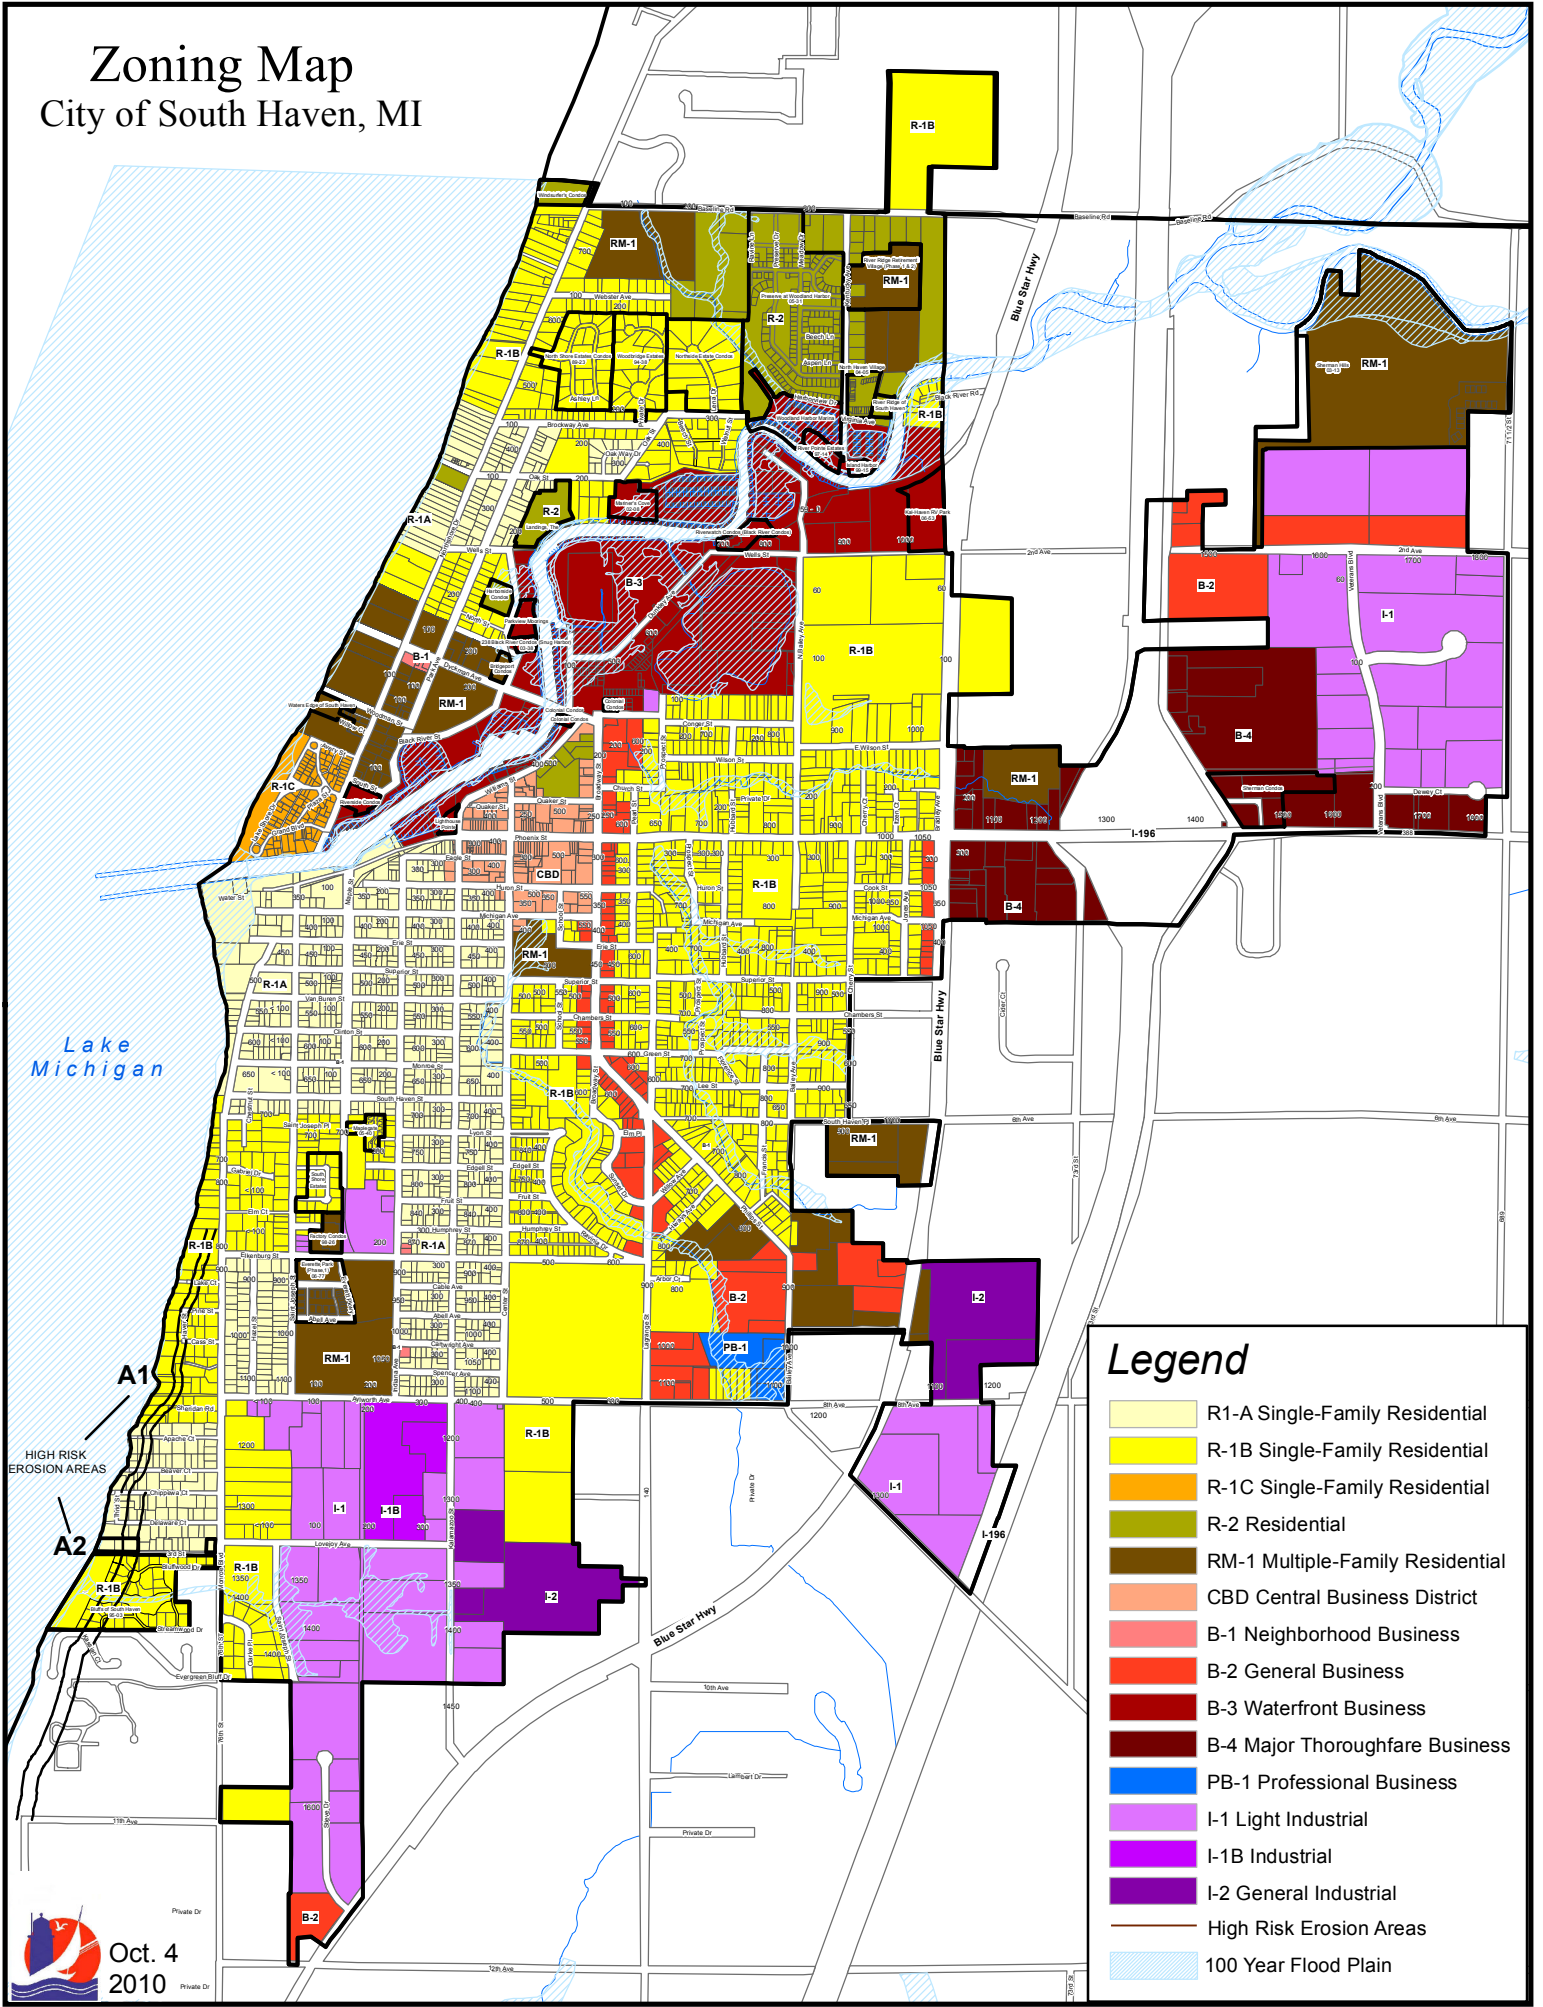

Zoning Map

City of South Haven, MI

Legend

	R1-A Single-Family Residential
	R-1B Single-Family Residential
	R-1C Single-Family Residential
	R-2 Residential
	RM-1 Multiple-Family Residential
	CBD Central Business District
	B-1 Neighborhood Business
	B-2 General Business
	B-3 Waterfront Business
	B-4 Major Thoroughfare Business
	PB-1 Professional Business
	I-1 Light Industrial
	I-1B Industrial
	I-2 General Industrial
	High Risk Erosion Areas
	100 Year Flood Plain