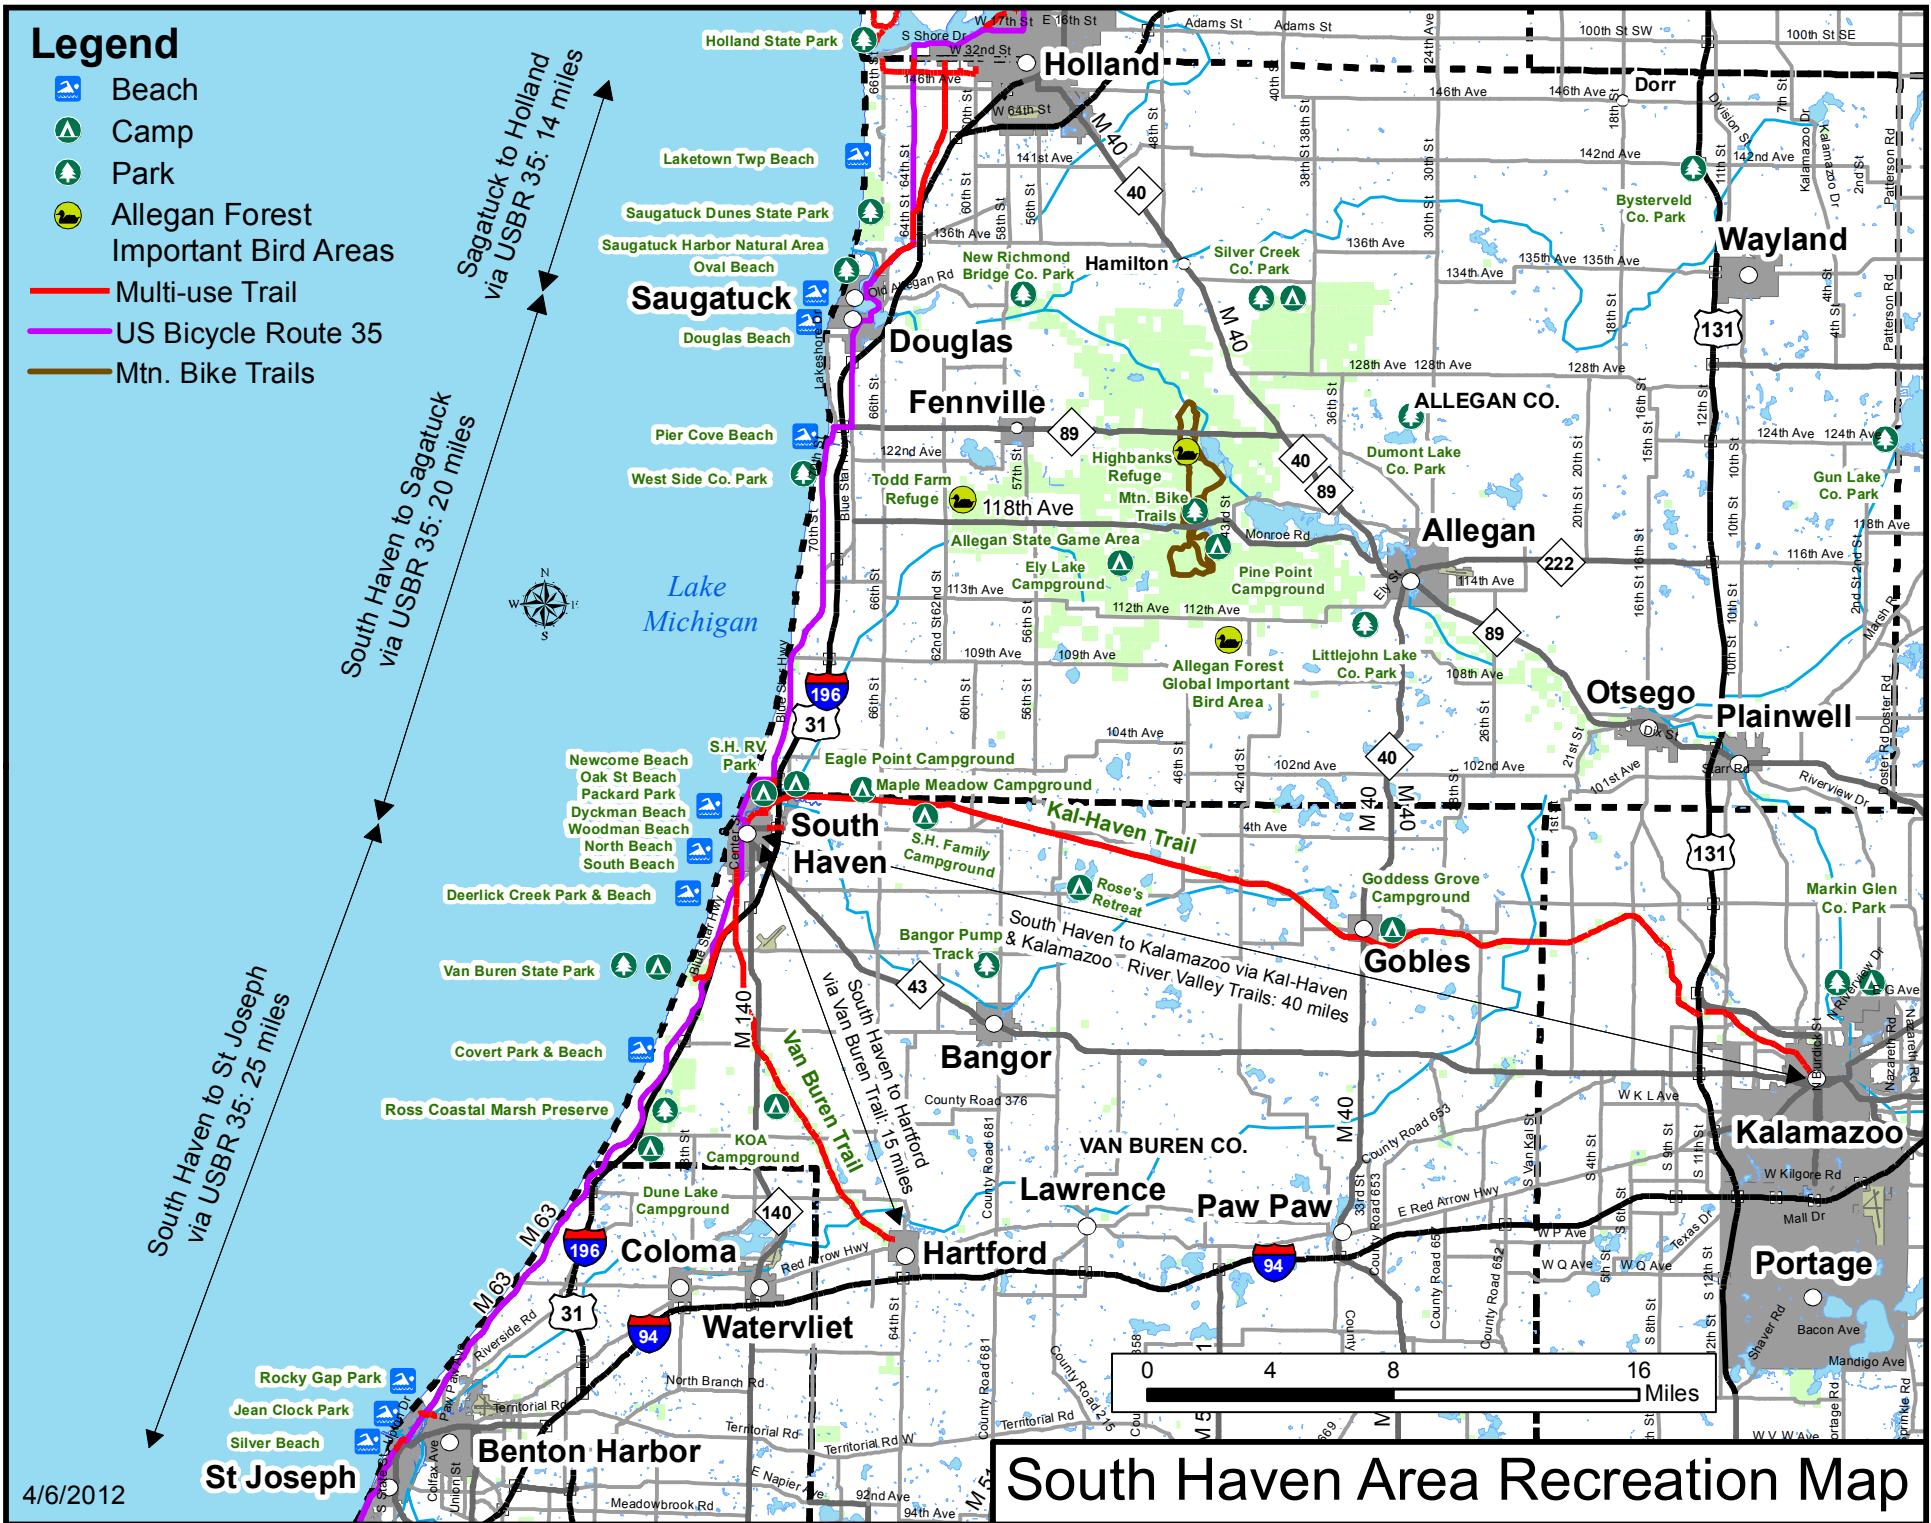

# Legend

-  Beach
-  Camp
-  Park
-  Allegan Forest
-  Important Bird Areas
-  Multi-use Trail
-  US Bicycle Route 35
-  Mtn. Bike Trails

South Haven Area Recreation Map