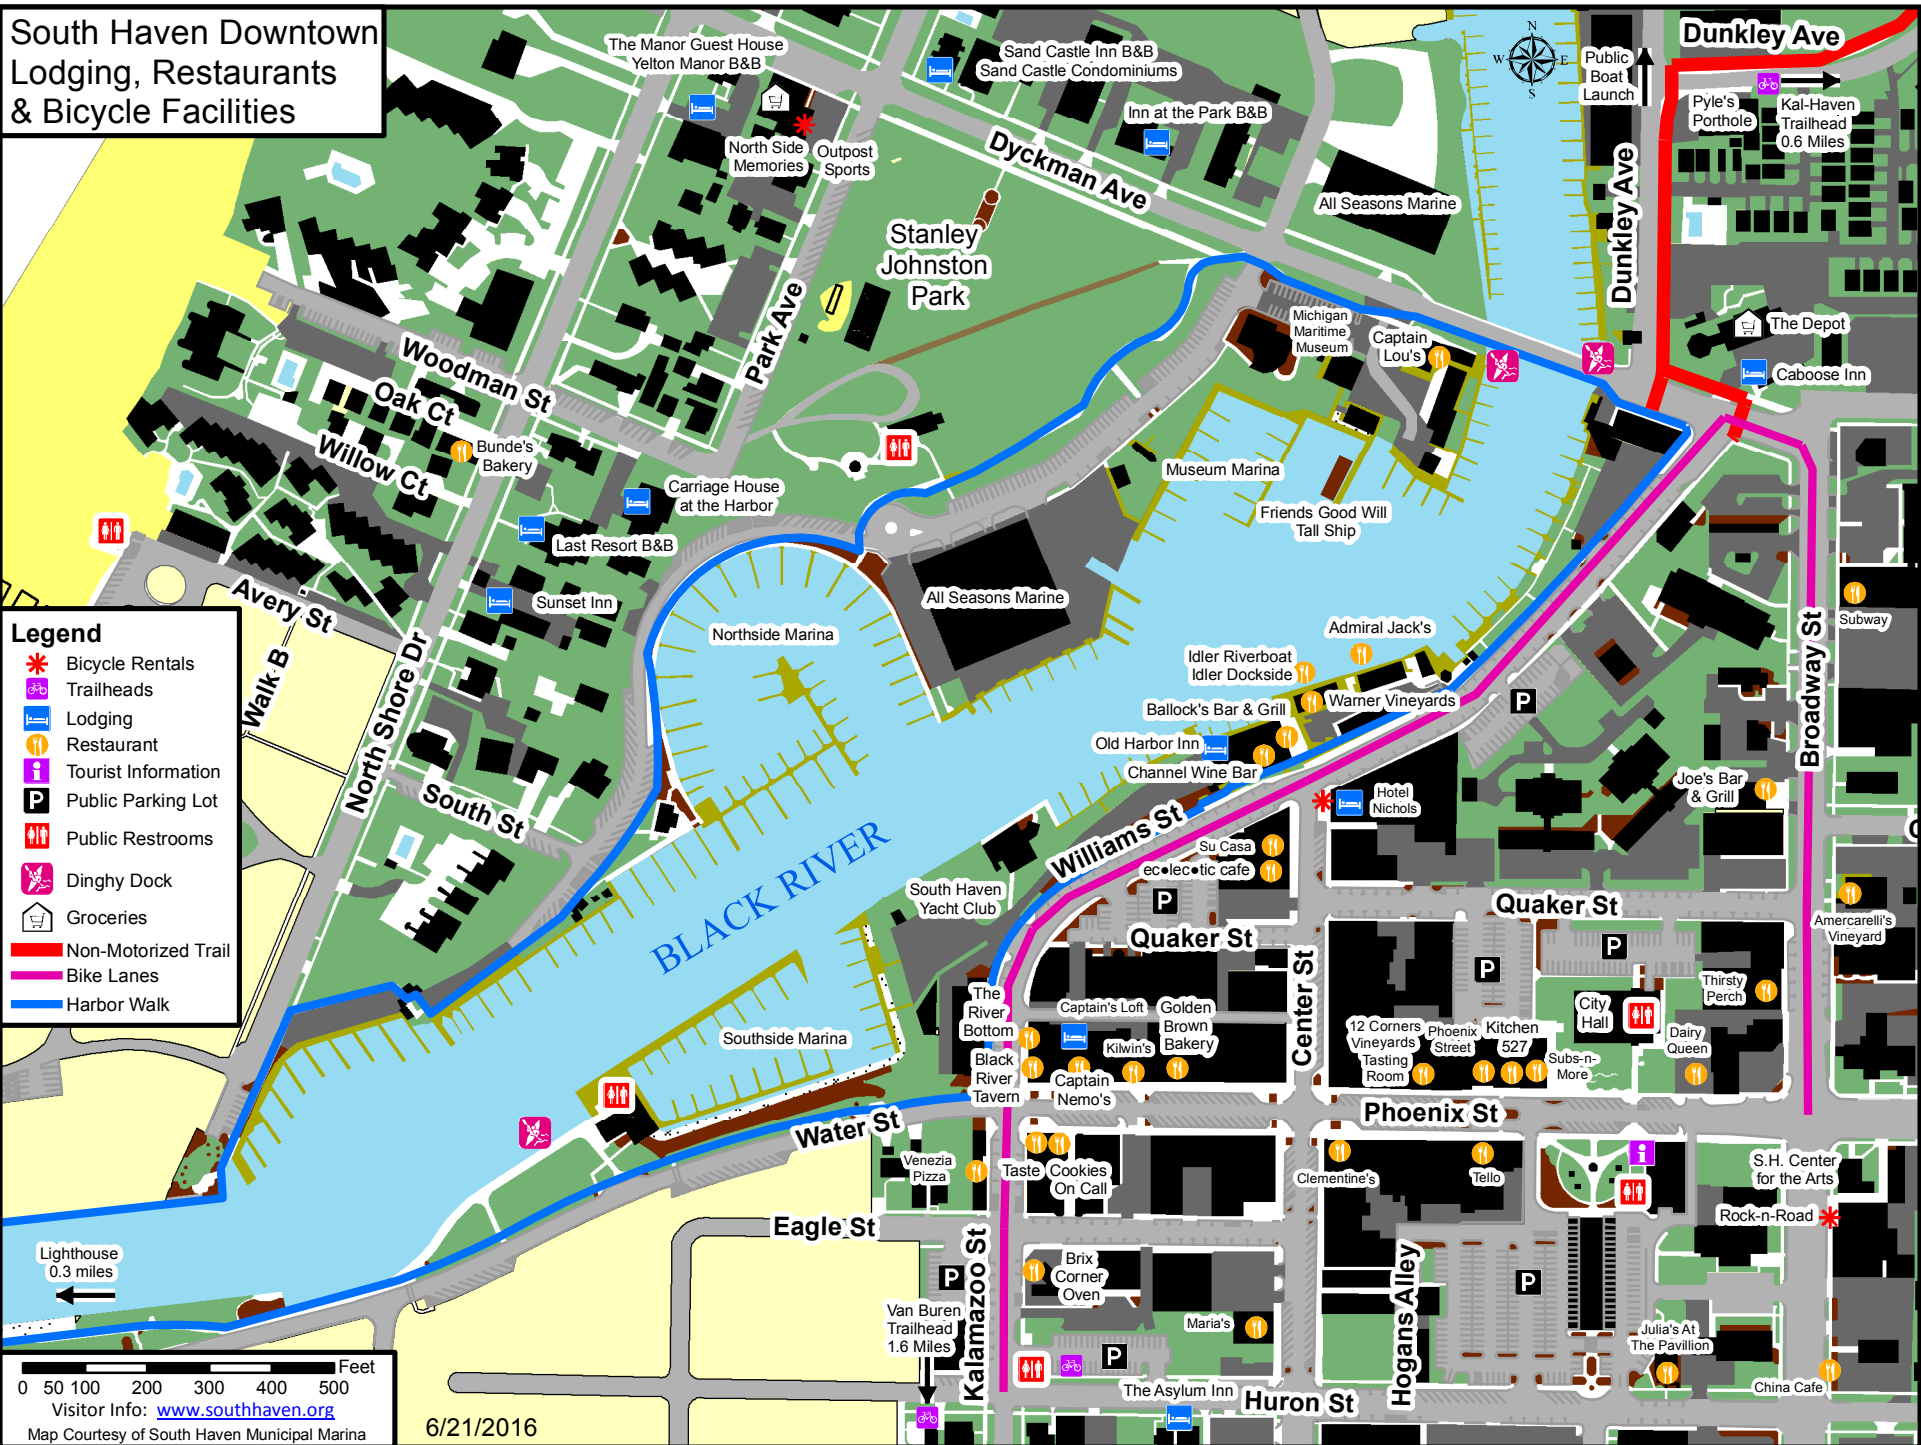

South Haven Downtown Lodging, Restaurants & Bicycle Facilities

Legend

- Bicycle Rentals
- Trailheads
- Lodging
- Restaurant
- Tourist Information
- Public Parking Lot
- Public Restrooms
- Dinghy Dock
- Groceries
- Non-Motorized Trail
- Bike Lanes
- Harbor Walk

0 50 100 200 300 400 500 Feet
 Visitor Info: www.southhaven.org
 Map Courtesy of South Haven Municipal Marina

6/21/2016