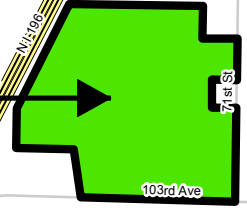

**Address: 7169 103rd Ave,  
South Haven MI 49090**  
**Parcel #: 03-02-030-008-00**  
**Acreage: 95.91**

**Lake Michigan**

**Allegan Co.**

**Van Buren Co.**

**City of South Haven**

**South Haven Charter Twp.**

**Casco Twp.**