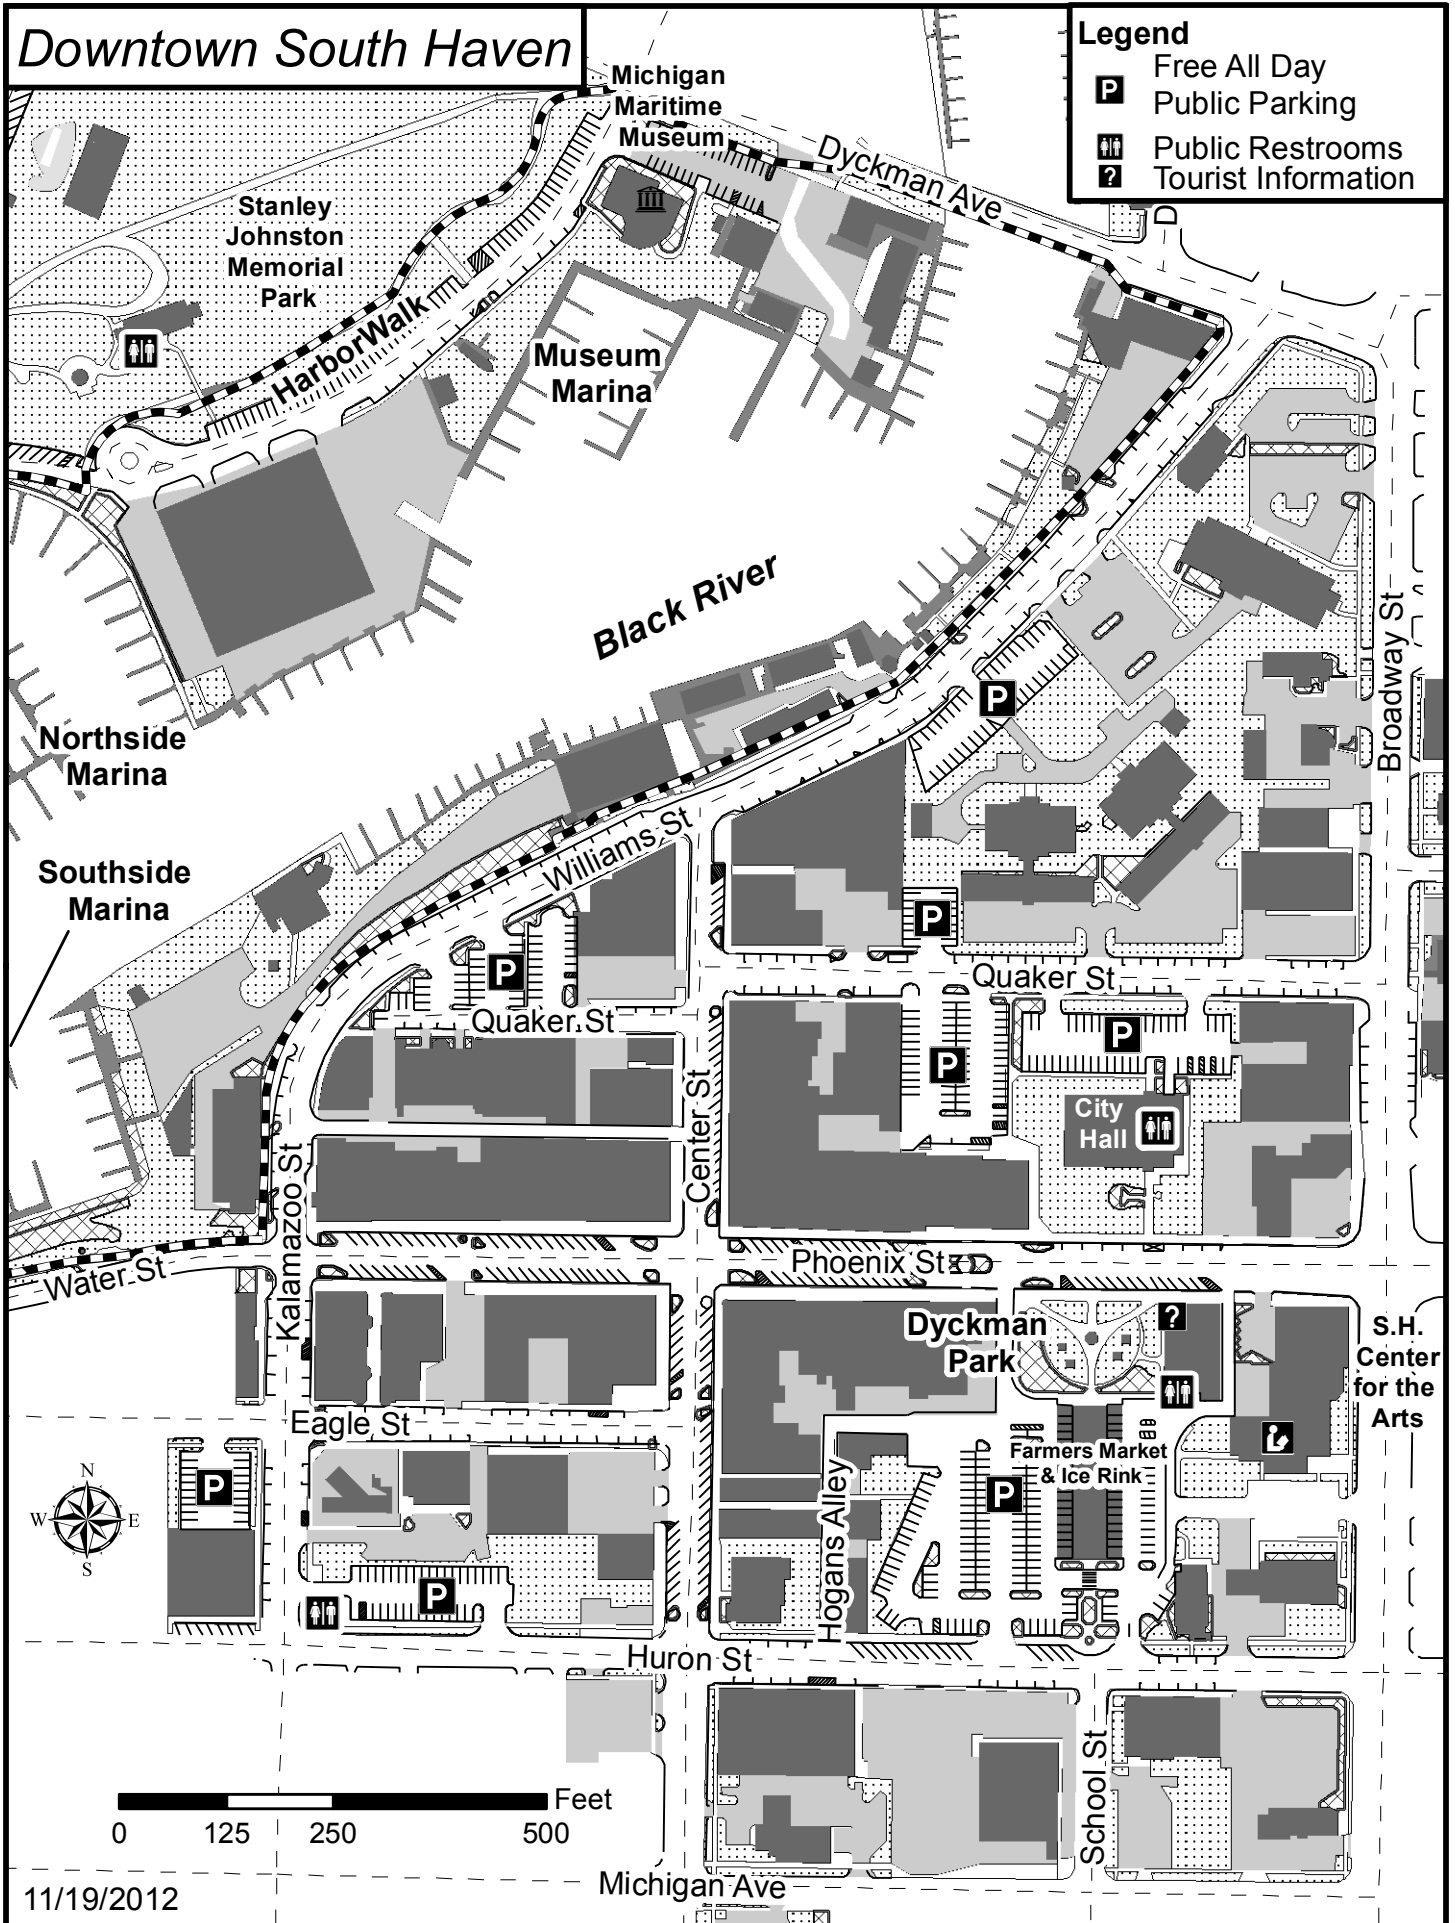

# Downtown South Haven

## Legend

-  Free All Day Public Parking
-  Public Restrooms
-  Tourist Information

0 125 250 500 Feet

11/19/2012

Michigan Ave