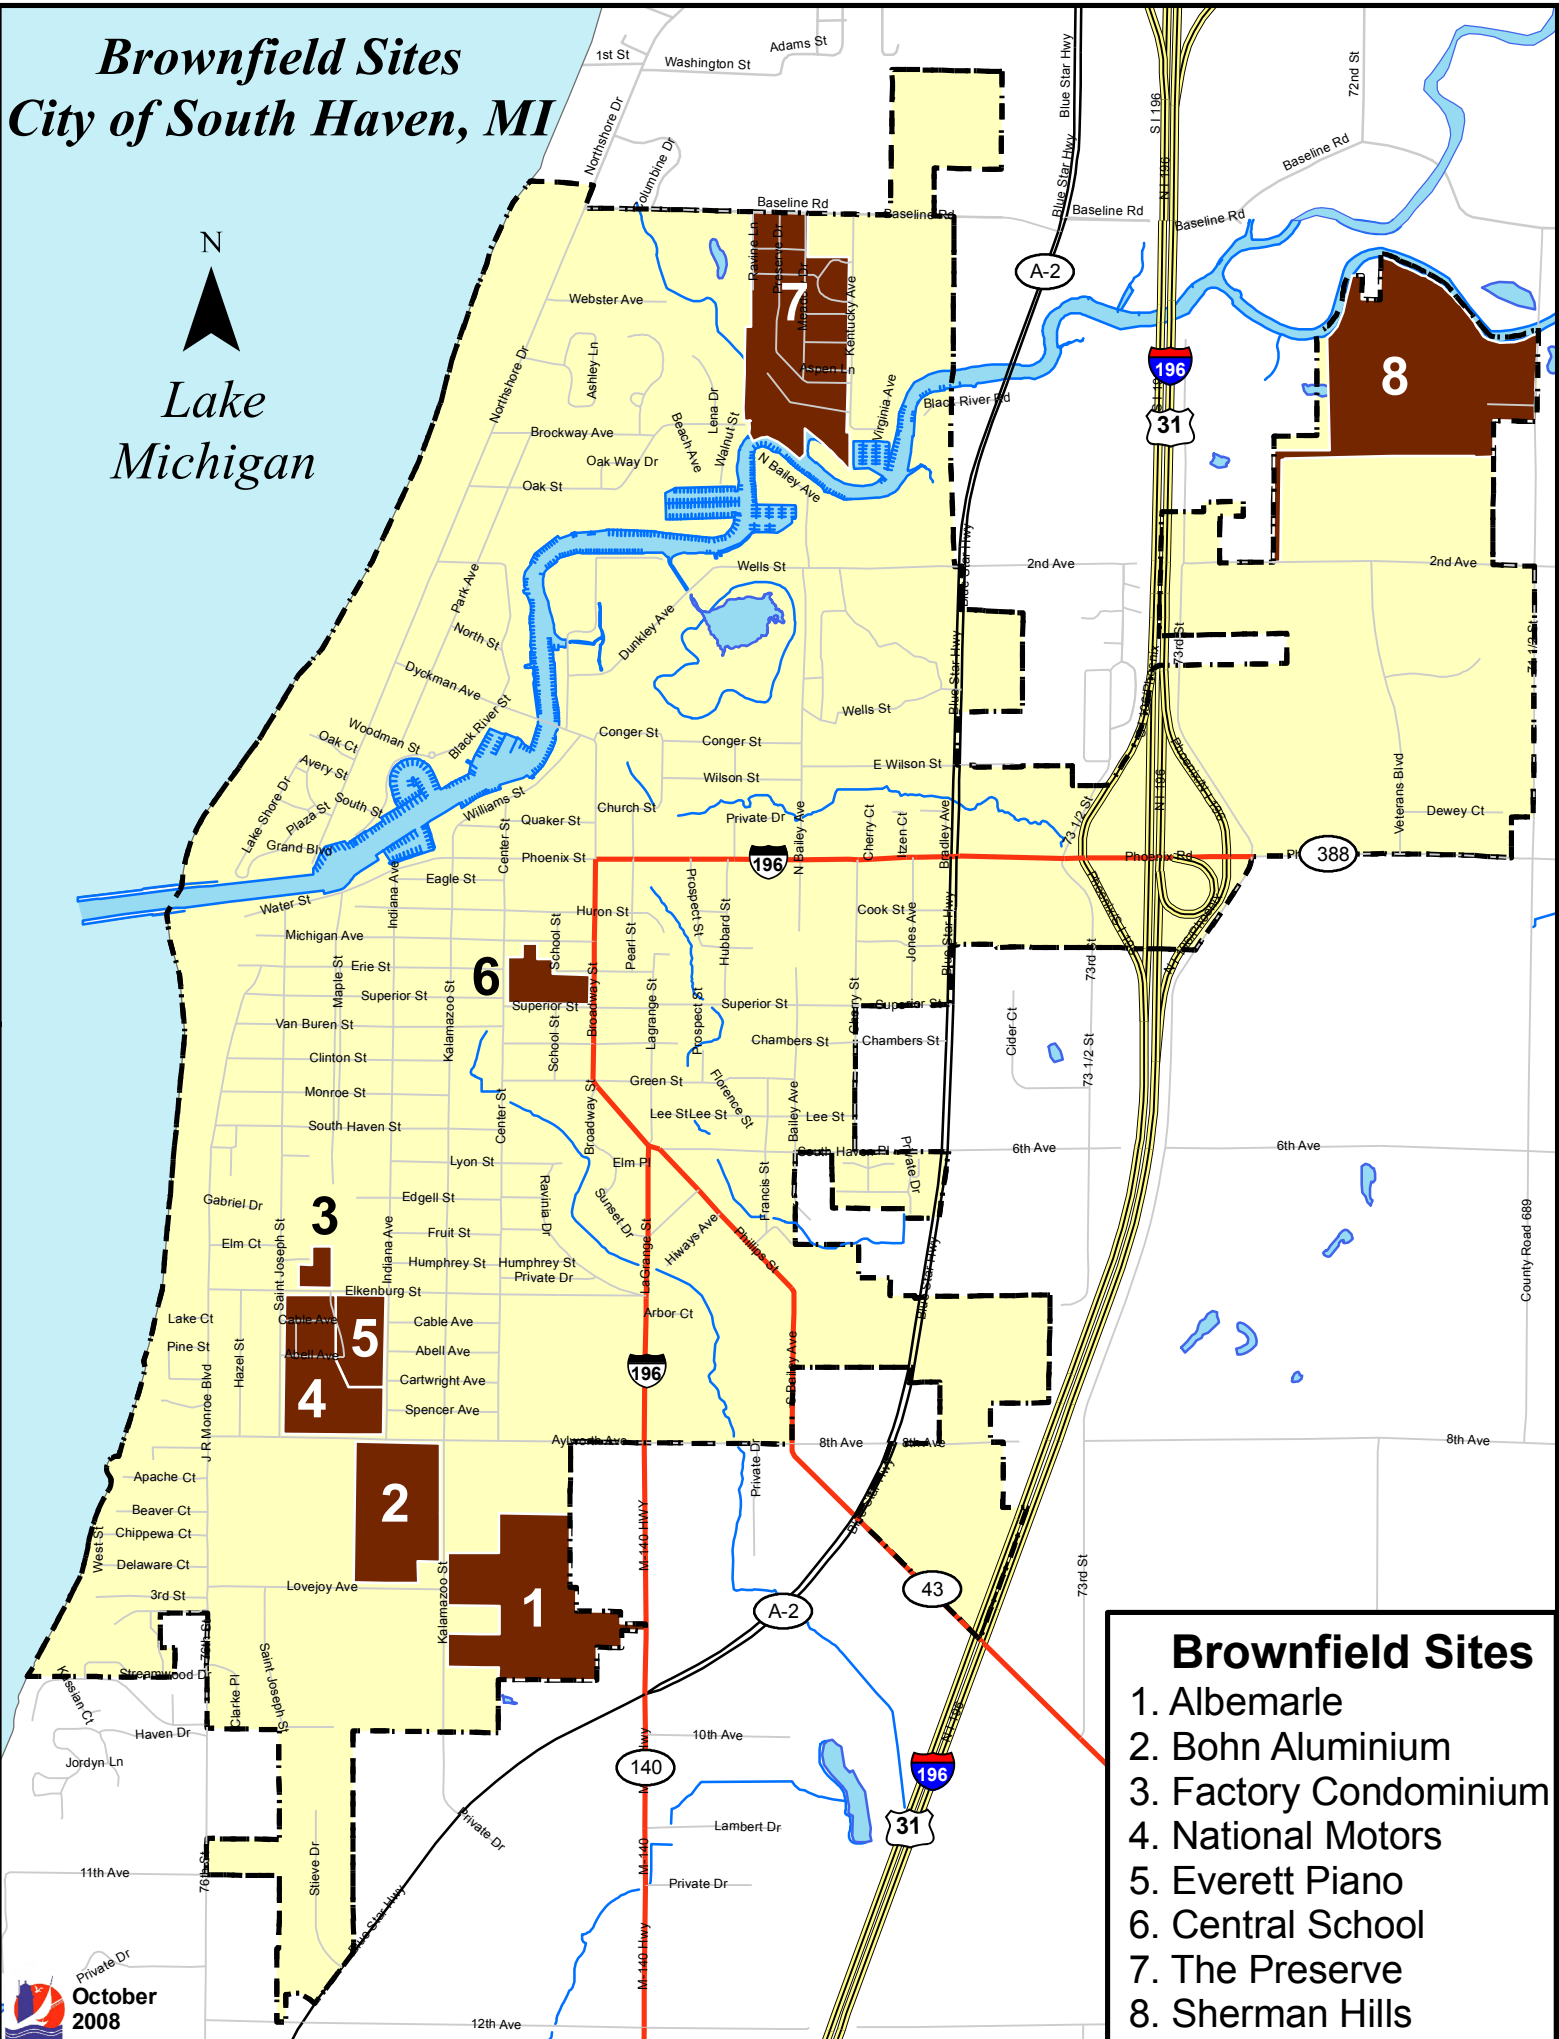

Brownfield Sites City of South Haven, MI

Lake Michigan

- Brownfield Sites**
1. Albemarle
 2. Bohn Aluminium
 3. Factory Condominium
 4. National Motors
 5. Everett Piano
 6. Central School
 7. The Preserve
 8. Sherman Hills