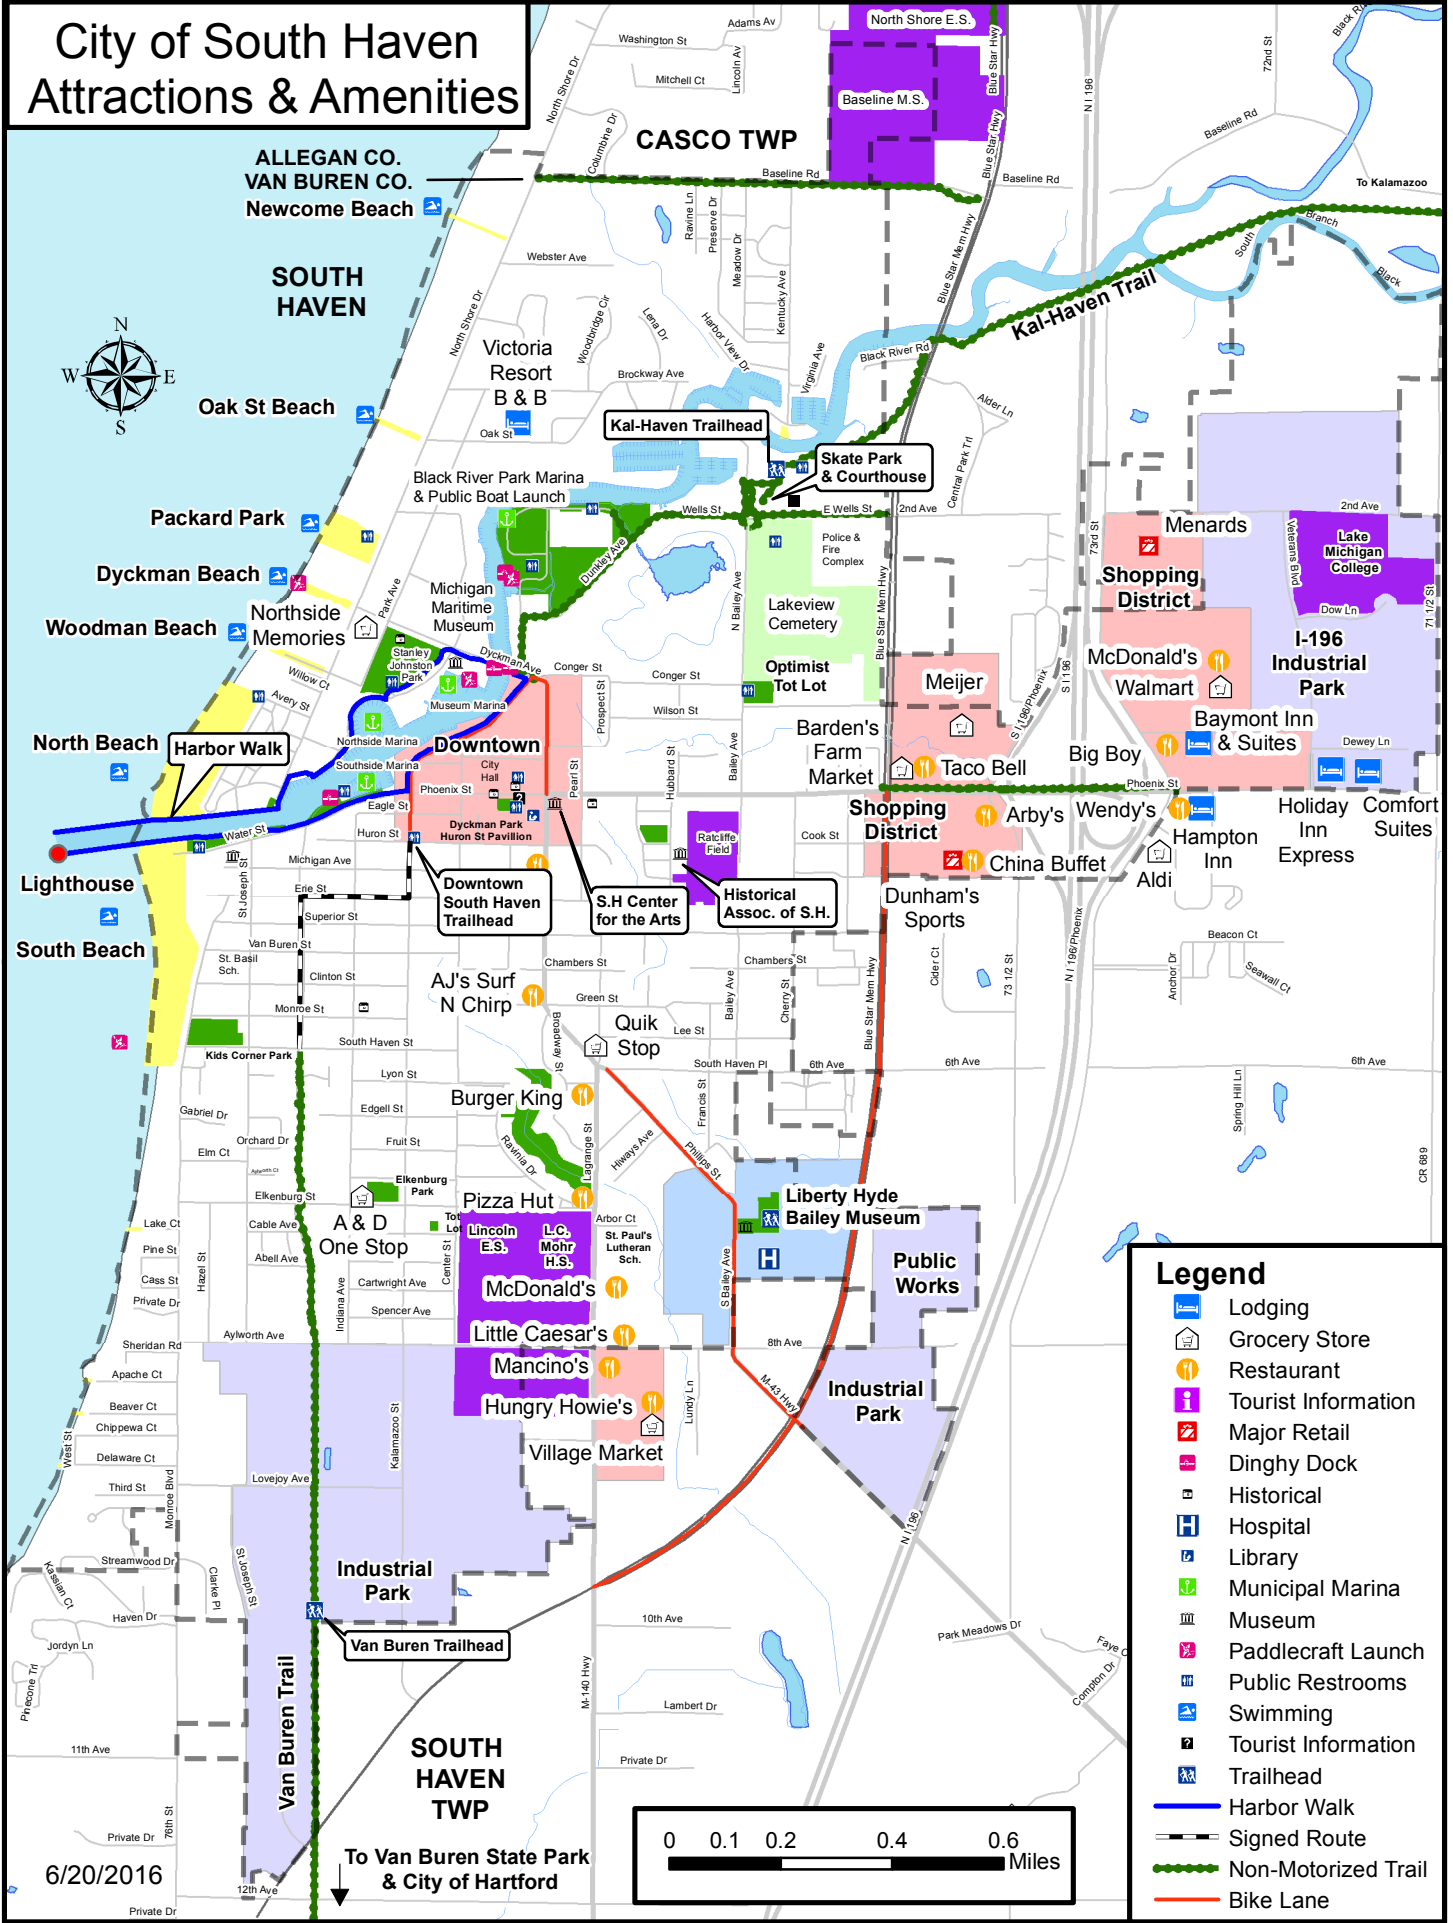

City of South Haven Attractions & Amenities

- ### Legend
- Lodging
 - Grocery Store
 - Restaurant
 - Tourist Information
 - Major Retail
 - Dinghy Dock
 - Historical
 - Hospital
 - Library
 - Municipal Marina
 - Museum
 - Paddlecraft Launch
 - Public Restrooms
 - Swimming
 - Tourist Information
 - Trailhead
 - Harbor Walk
 - Signed Route
 - Non-Motorized Trail
 - Bike Lane

6/20/2016

To Van Buren State Park
& City of Hartford